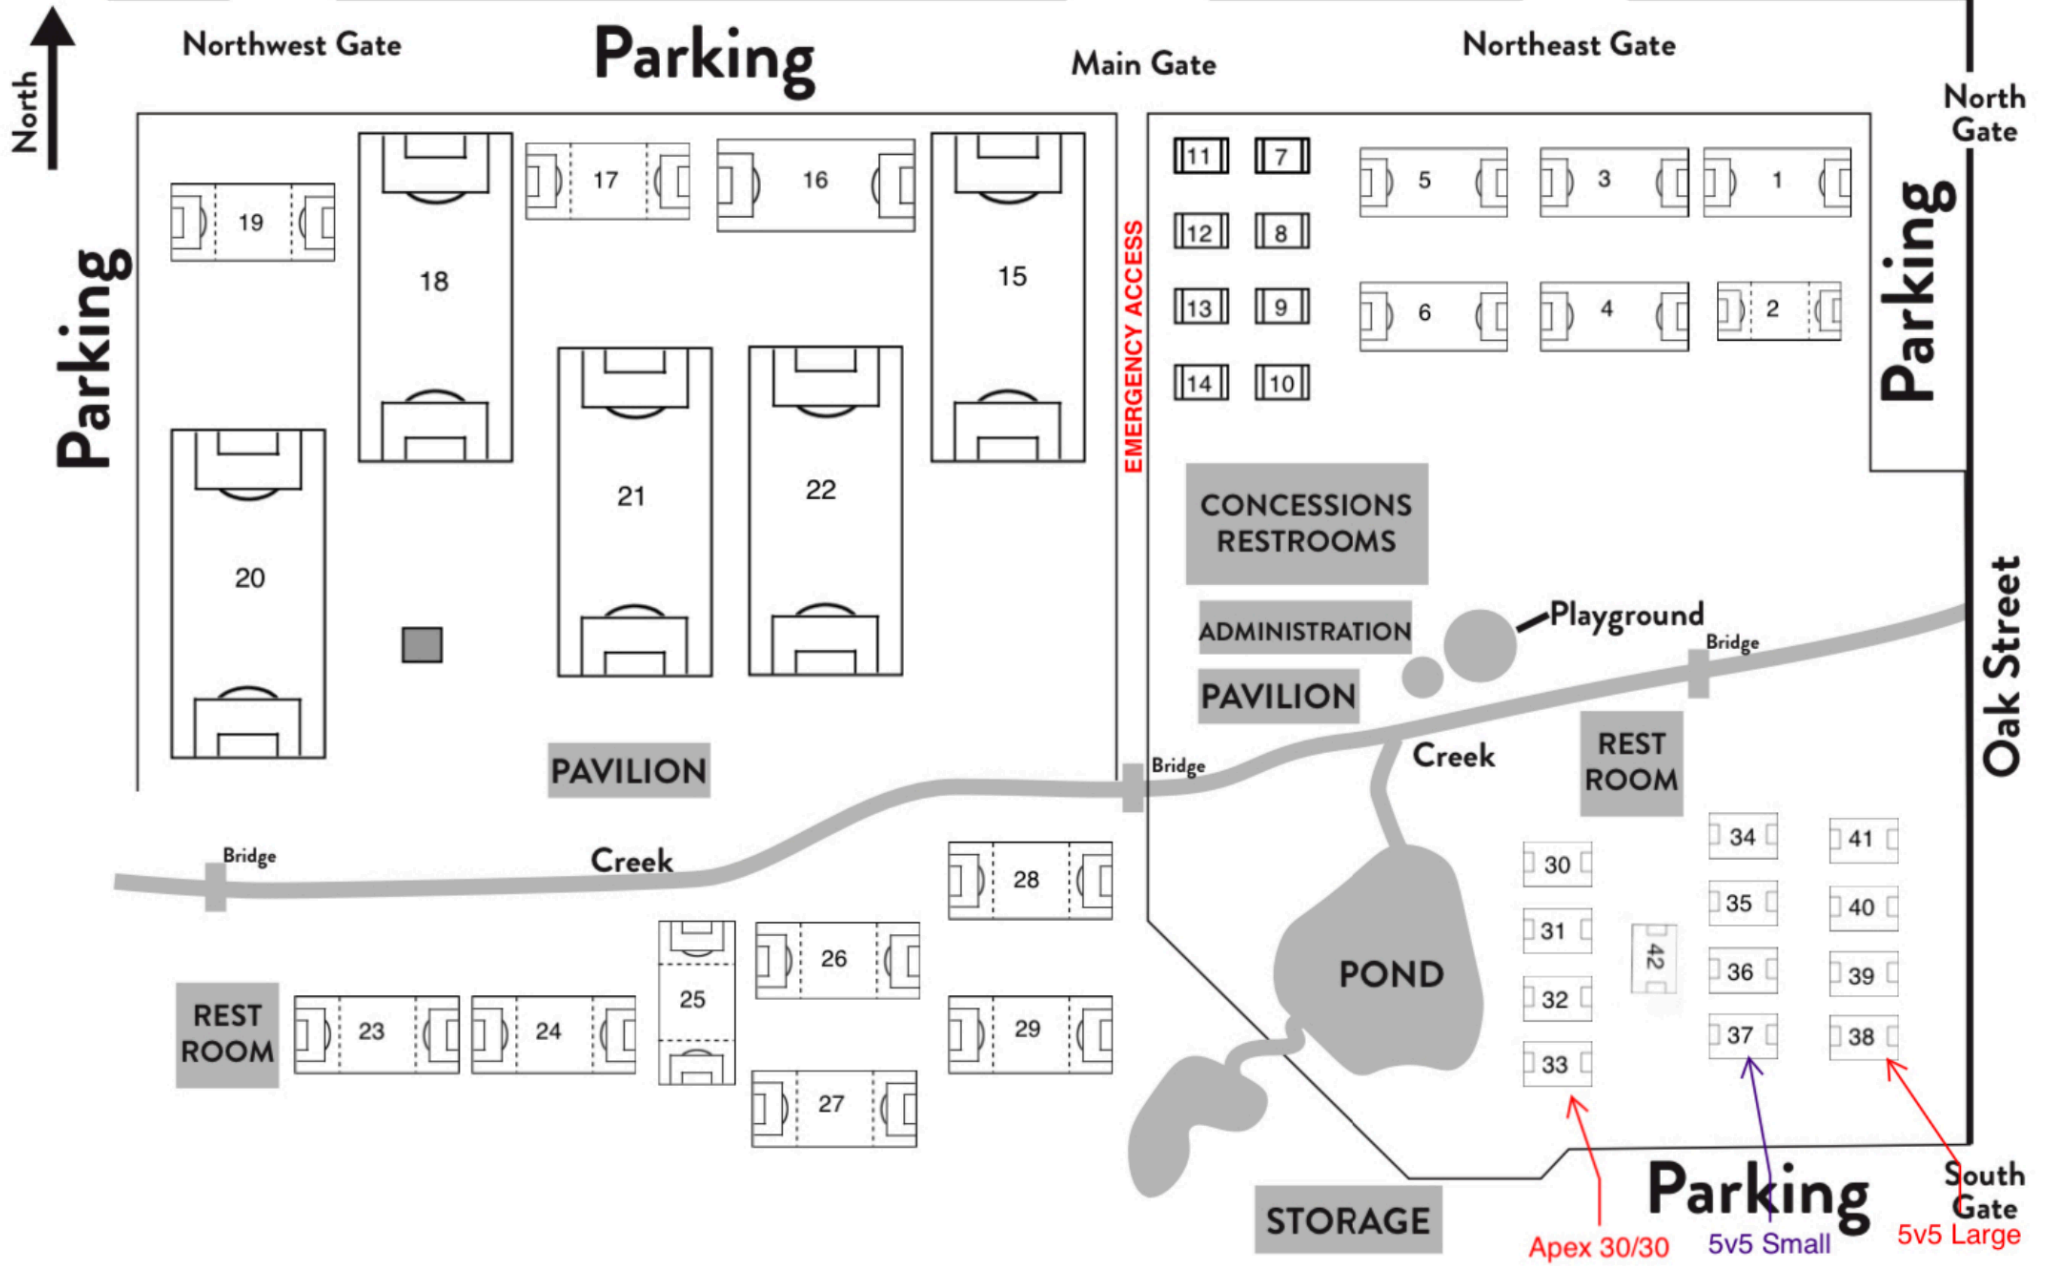

## Fall Layout 2023

11204 West 58th Avenue

Parking

Northwest Gate

Parking

Main Gate

Northeast Gate

North Gate

Parking

Oak Street

South Gate

EMERGENCY ACCESS

CONCESSIONS  
RESTROOMS

ADMINISTRATION

PAVILION

Playground

Creek

POND

REST ROOM

STORAGE

Parking

Apex 30/30

5v5 Small

5v5 Large

17

16

15

20

21

22

23

24